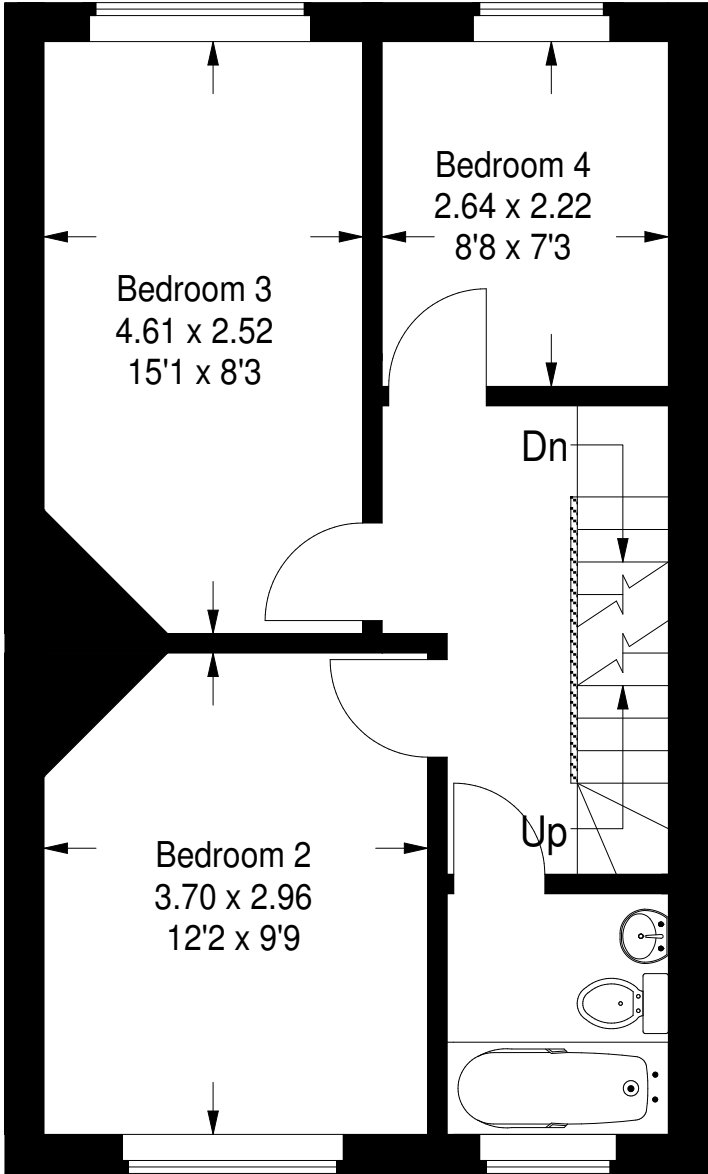

Recreation Road, Guildford

Approximate Gross Internal Area :-
 Ground Floor :- 42 sq m / 452 sq ft
 First Floor :- 40 sq m / 430 sq ft
 Second Floor :- 23 sq m / 249 sq ft
 Total :- 105 sq m / 1131 sq ft

First Floor

Ground Floor