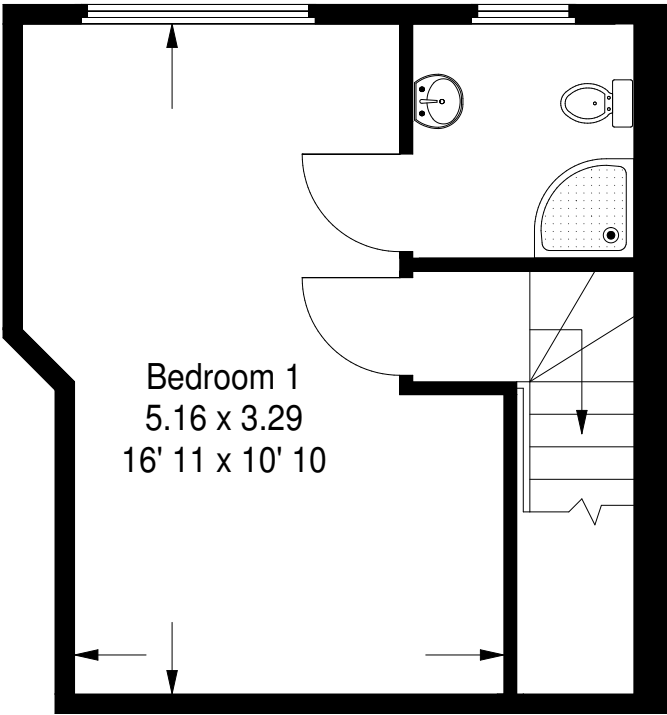

Recreation Road, Guildford

Approximate Gross Internal Area :-
 Ground Floor :- 42 sq m / 452 sq ft
 First Floor :- 40 sq m / 430 sq ft
 Second Floor :- 23 sq m / 249 sq ft
 Total :- 105 sq m / 1131 sq ft

First Floor

Ground Floor