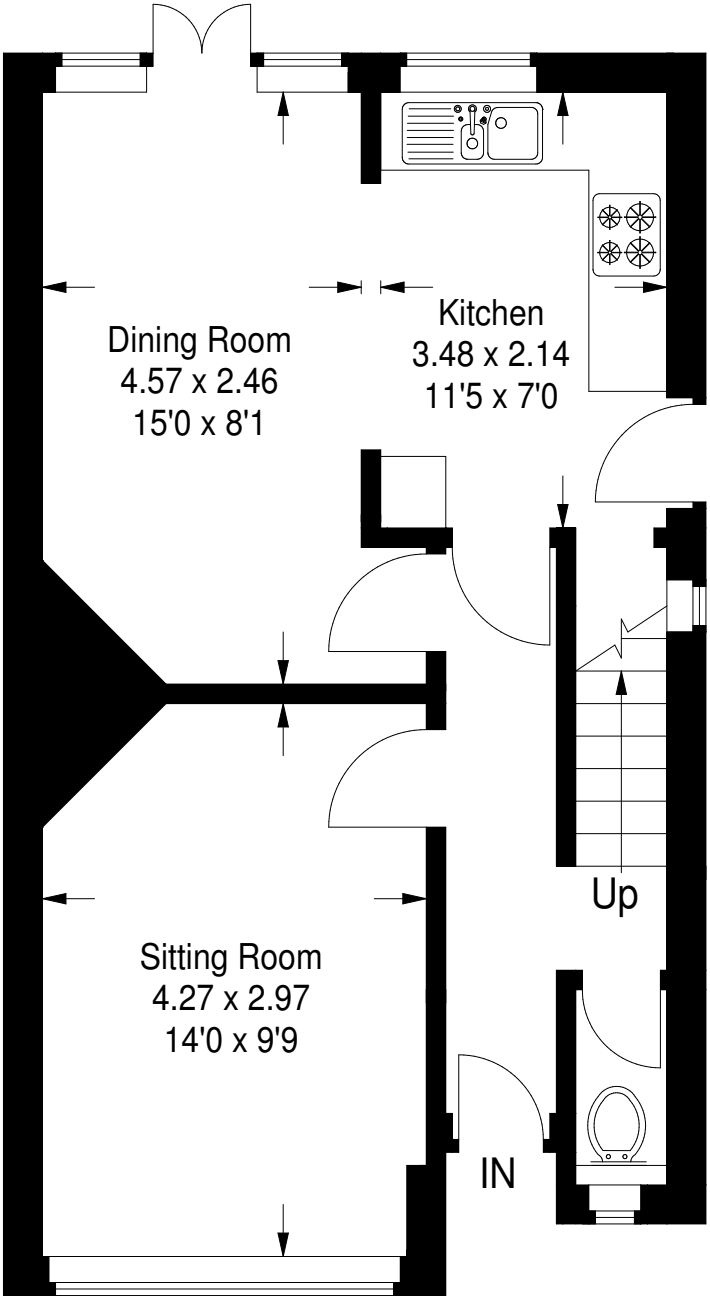

Recreation Road, Guildford

Approximate Gross Internal Area :-
 Ground Floor :- 42 sq m / 452 sq ft
 First Floor :- 40 sq m / 430 sq ft
 Second Floor :- 23 sq m / 249 sq ft
 Total :- 105 sq m / 1131 sq ft

First Floor

Ground Floor